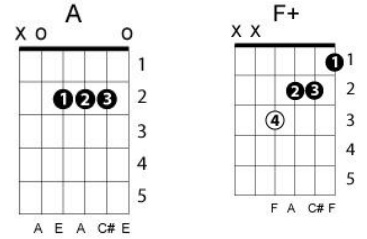

I will never quit loving you
Jill Barber

key: A Chord progression: 1 – 5 – 6m – 4

A
As long as this world
E
Keeps on spinnin' around
F#m D
I'll keep hangin' on to this love that I found
A E
I won't let go, cause I know
F#m D
I have something that is true
A E A
And I will never ever quit loving you

There will be days
When you get down
And you've got to find ways to keep your feet on the ground
Oh but honey, please remember
Even when I'm feelin' blue
That I will never ever quit loving you

Shift to rel. harm. minor