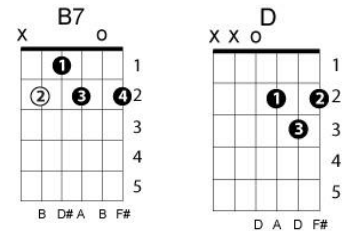

I will never quit loving you
Jill Barber

key: A Chord progression: 1 – 5 – 6m – 4

A
As long as this world
E
Keeps on spinnin' around
F#m D
I'll keep hangin' on to this love that I found
A E
I won't let go, cause I know
F#m D
I have something that is true
A E A
And I will never ever quit loving you

There will be days
When you get down
And you've got to find ways to keep your feet on the ground
Oh but honey, please remember
Even when I'm feelin' blue
That I will never ever quit loving you

Shift to rel. harm. minor