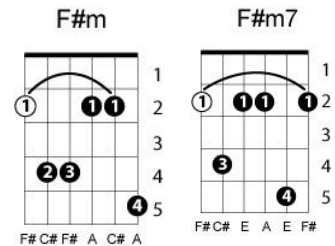

Shift to rel. harm. minor

F#m7 F+
And crazy times like these (oh woa woa woa)

IV
A B
There's nothing like your love to put my soul at ease
D C#7
Cause every time you choose to come around
B
This whole world seems to slow on down