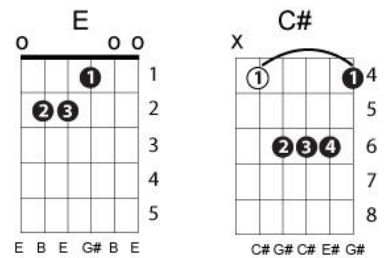

A C#
You just keep on huggin' and kissin'
F#m D
Oh and love me like you do
A E A
And I will never ever quit loving you
A C#
You just keep huggin' and kissin'
F#m D
Oh and love me like you do
A E A
And I will never ever quit loving you